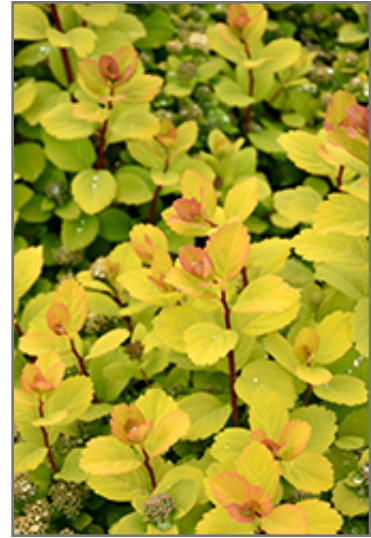

*Glow Girl Birch Leaf Spirea foliage
Photo courtesy of NetPS Plant Finder*