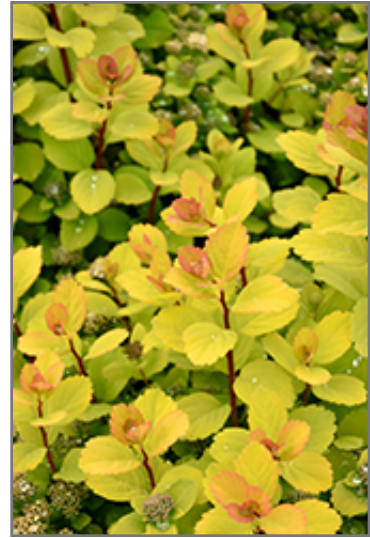

*Glow Girl Birch Leaf Spirea foliage
Photo courtesy of NetPS Plant Finder*