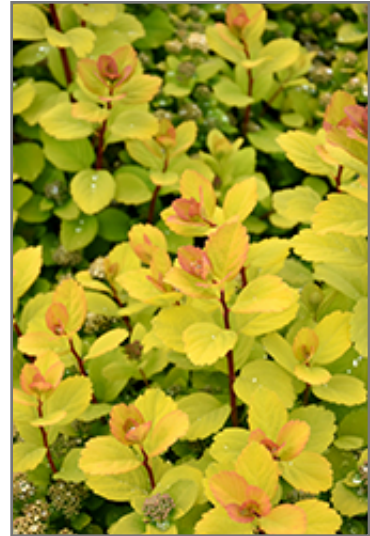

*Glow Girl Birch Leaf Spirea foliage
Photo courtesy of NetPS Plant Finder*