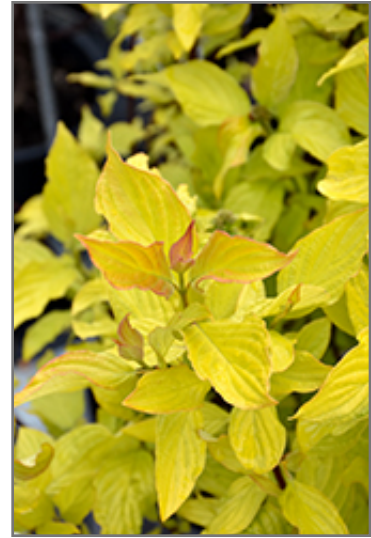

Neon Burst™ Dogwood
Cornus alba 'ByBoughen'

Height: 5 feet

Spread: 5 feet

Sunlight: ☐ ☒

Hardiness Zone: 2b

Description:

This amazing introduction features yellow to chartreuse foliage all summer long; great fall color in hues of purple, red, yellow, and orange; showy bright red stems in winter; excellent for bringing a splash of four-seasons color to the garden

Ornamental Features

Neon Burst Dogwood has attractive chartreuse foliage with hints of yellow which emerges coppery-bronze in spring on a plant with a round habit of growth. The pointy leaves are highly ornamental and turn outstanding shades of gold, red and deep purple in the fall. The scarlet branches are extremely showy and add significant winter interest.

Landscape Attributes

Neon Burst Dogwood is a multi-stemmed deciduous shrub with a more or less rounded form. Its average texture blends into the landscape, but can be balanced by one or two finer or coarser trees or shrubs for an effective composition.

This is a relatively low maintenance shrub, and can be pruned at anytime. It has no significant negative characteristics.

Neon Burst Dogwood is recommended for the following landscape applications;

Neon Burst Dogwood foliage
Photo courtesy of NetPS Plant Finder