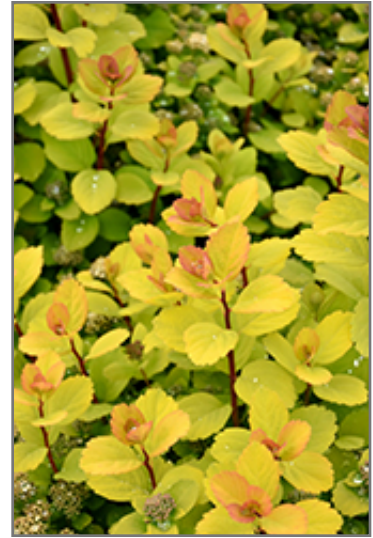

*Glow Girl Birch Leaf Spirea foliage
Photo courtesy of NetPS Plant Finder*